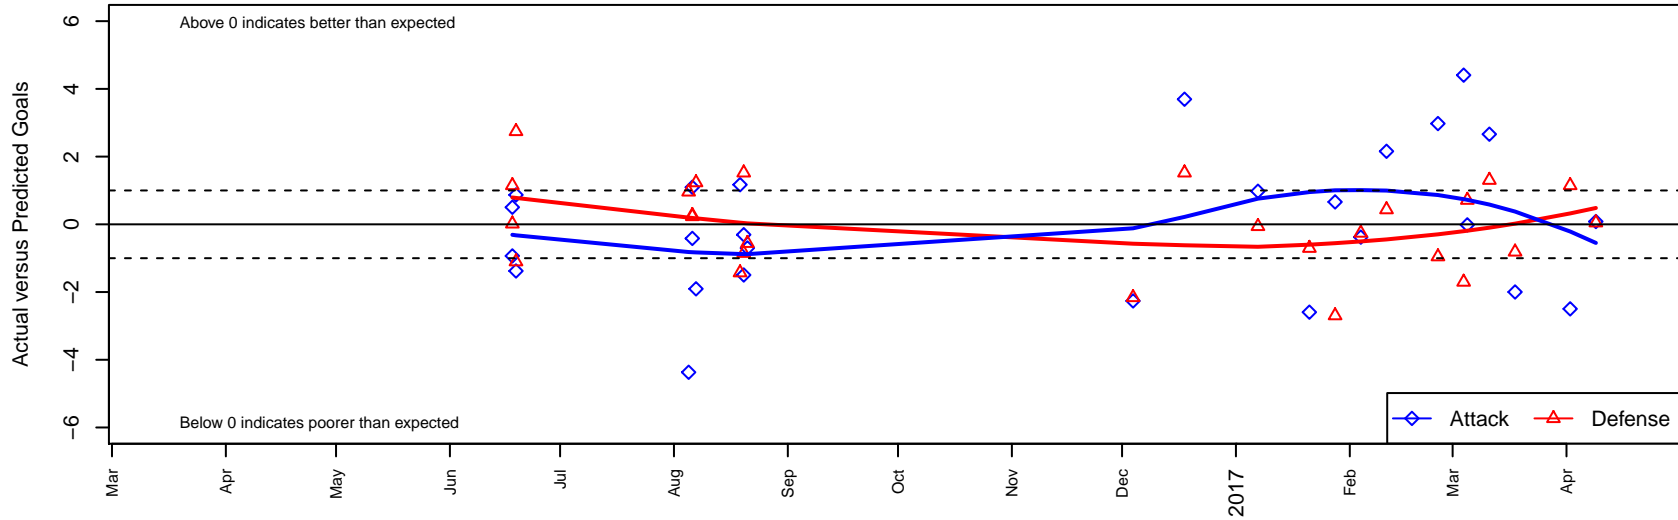

# Southlake Select Rockets G00

Southlake Select  
 Renton, WA  
 G00 total strength=1490  
 attack=19.73 defense=6.05  
 spr league = Win NPSL Div 1 (00) U17  
 notes= was SCORE

alt names used:  
 Southlake Rockets FC  
 Southlake Select G00 Red Rockets  
 SOUTHLAKE SELECT ROCKETS FC G00 (W,  
 SOUTHLAKE SELECTROCKETS FC G00  
 Southlake Select G00 Red Rockets  
 Southlake Select G00 Red

Venues played:  
 2016 Snohomish United Invt Gold  
 2016 Blast Off G2000 B  
 2016 Bigfoot Gold U17  
 2016 Win NPSL Division 1 (00) U17  
 2016 WYS Presidents Cup G00 Div 2

**Southlake Select Rockets G00**  
 Dots are actual minus expected GF (blue circles) and GA (red triangles).  
 Blue line is smoothed change in attack strength. Red is smoothed change in defense strength.

**attack and defense variance (black dot)  
relative to other teams  
and top 10 in region**

**attack and defense rating  
relative to others at age  
and all opponents in last 13 months**

**attack and defense rating  
relative to others at age  
and all opponents in last 13 months**

**Performance relative to 13 month average**

**Performance relative to 13 month average**

Distribution of opponents  
 Red = Lose zone, Blue = Win zone, Green = Even  
 Black line separates win/lose zones